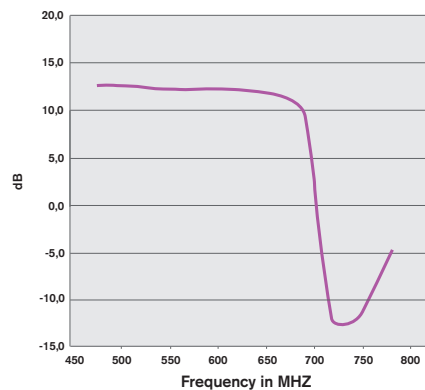

LOG 2845 FG

Technical specifications outdoor antennas. LOG Lte series

	LOG 2845 FG
Code	0252845
Elements	28
Channels	21-48
Frequencies	470 - 694 MHz
Gain	13,5 dB
Front to Back ratio	22-35 dB
Half power beam width Horizontal (-3 dB)	35-45°
Half power beam width Vertical (-3 dB)	35-46°
Impedance	75 Ω
Wind resistance horizontal/vertical (N)	44 / 57
Length	1040 mm
Width	330 mm
Maximum Mast Diameter	50 mm
Weight	1,25 Kg
Packing quantity	5
Packing Dimensions (mm)	1100 x 340 x 170 mm

Gain Diagrams (dB)